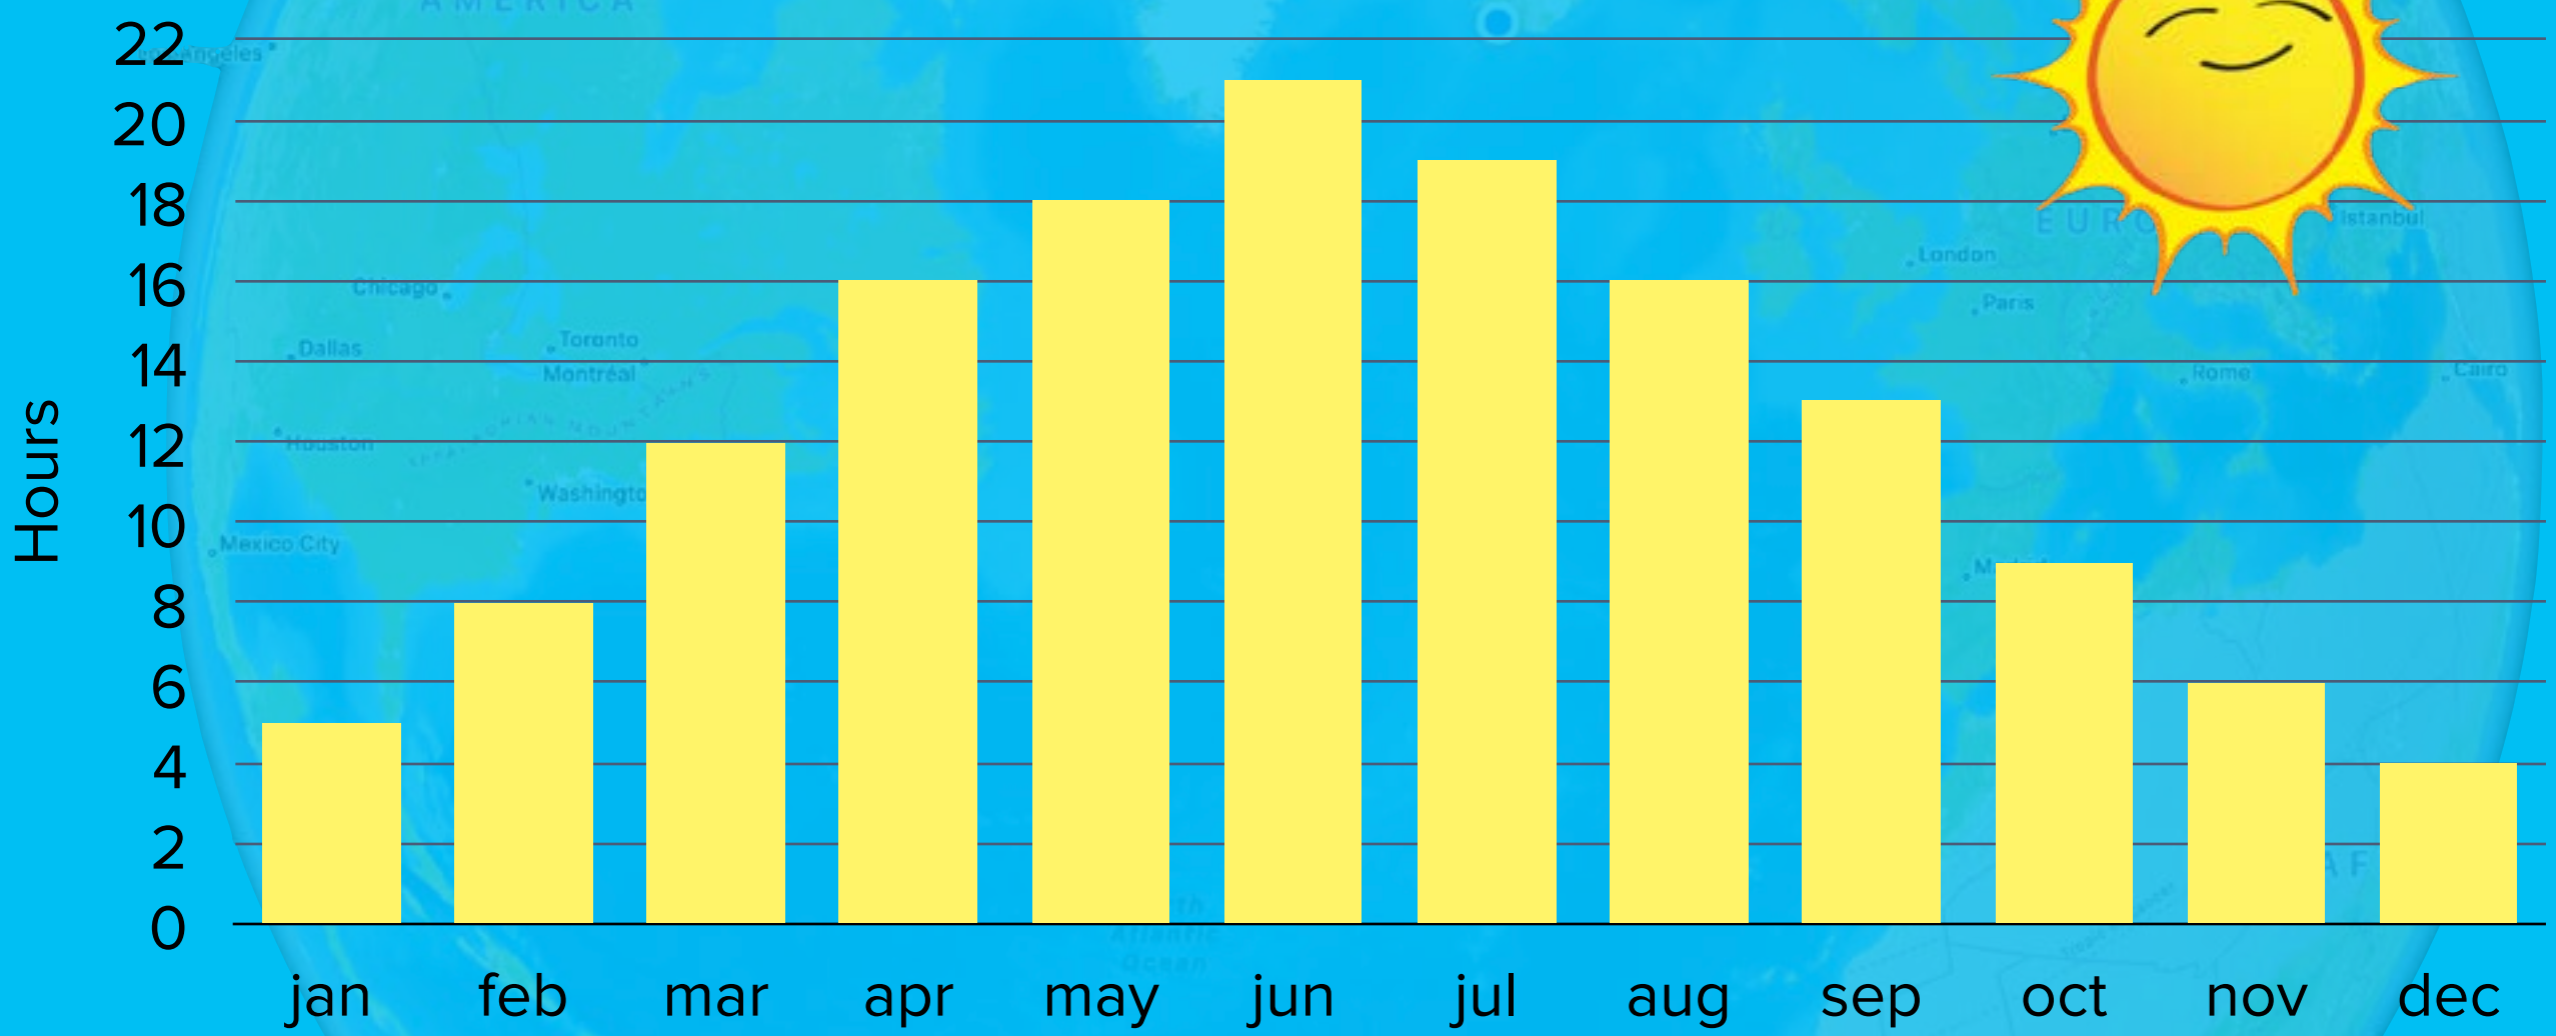

Average Sunlight