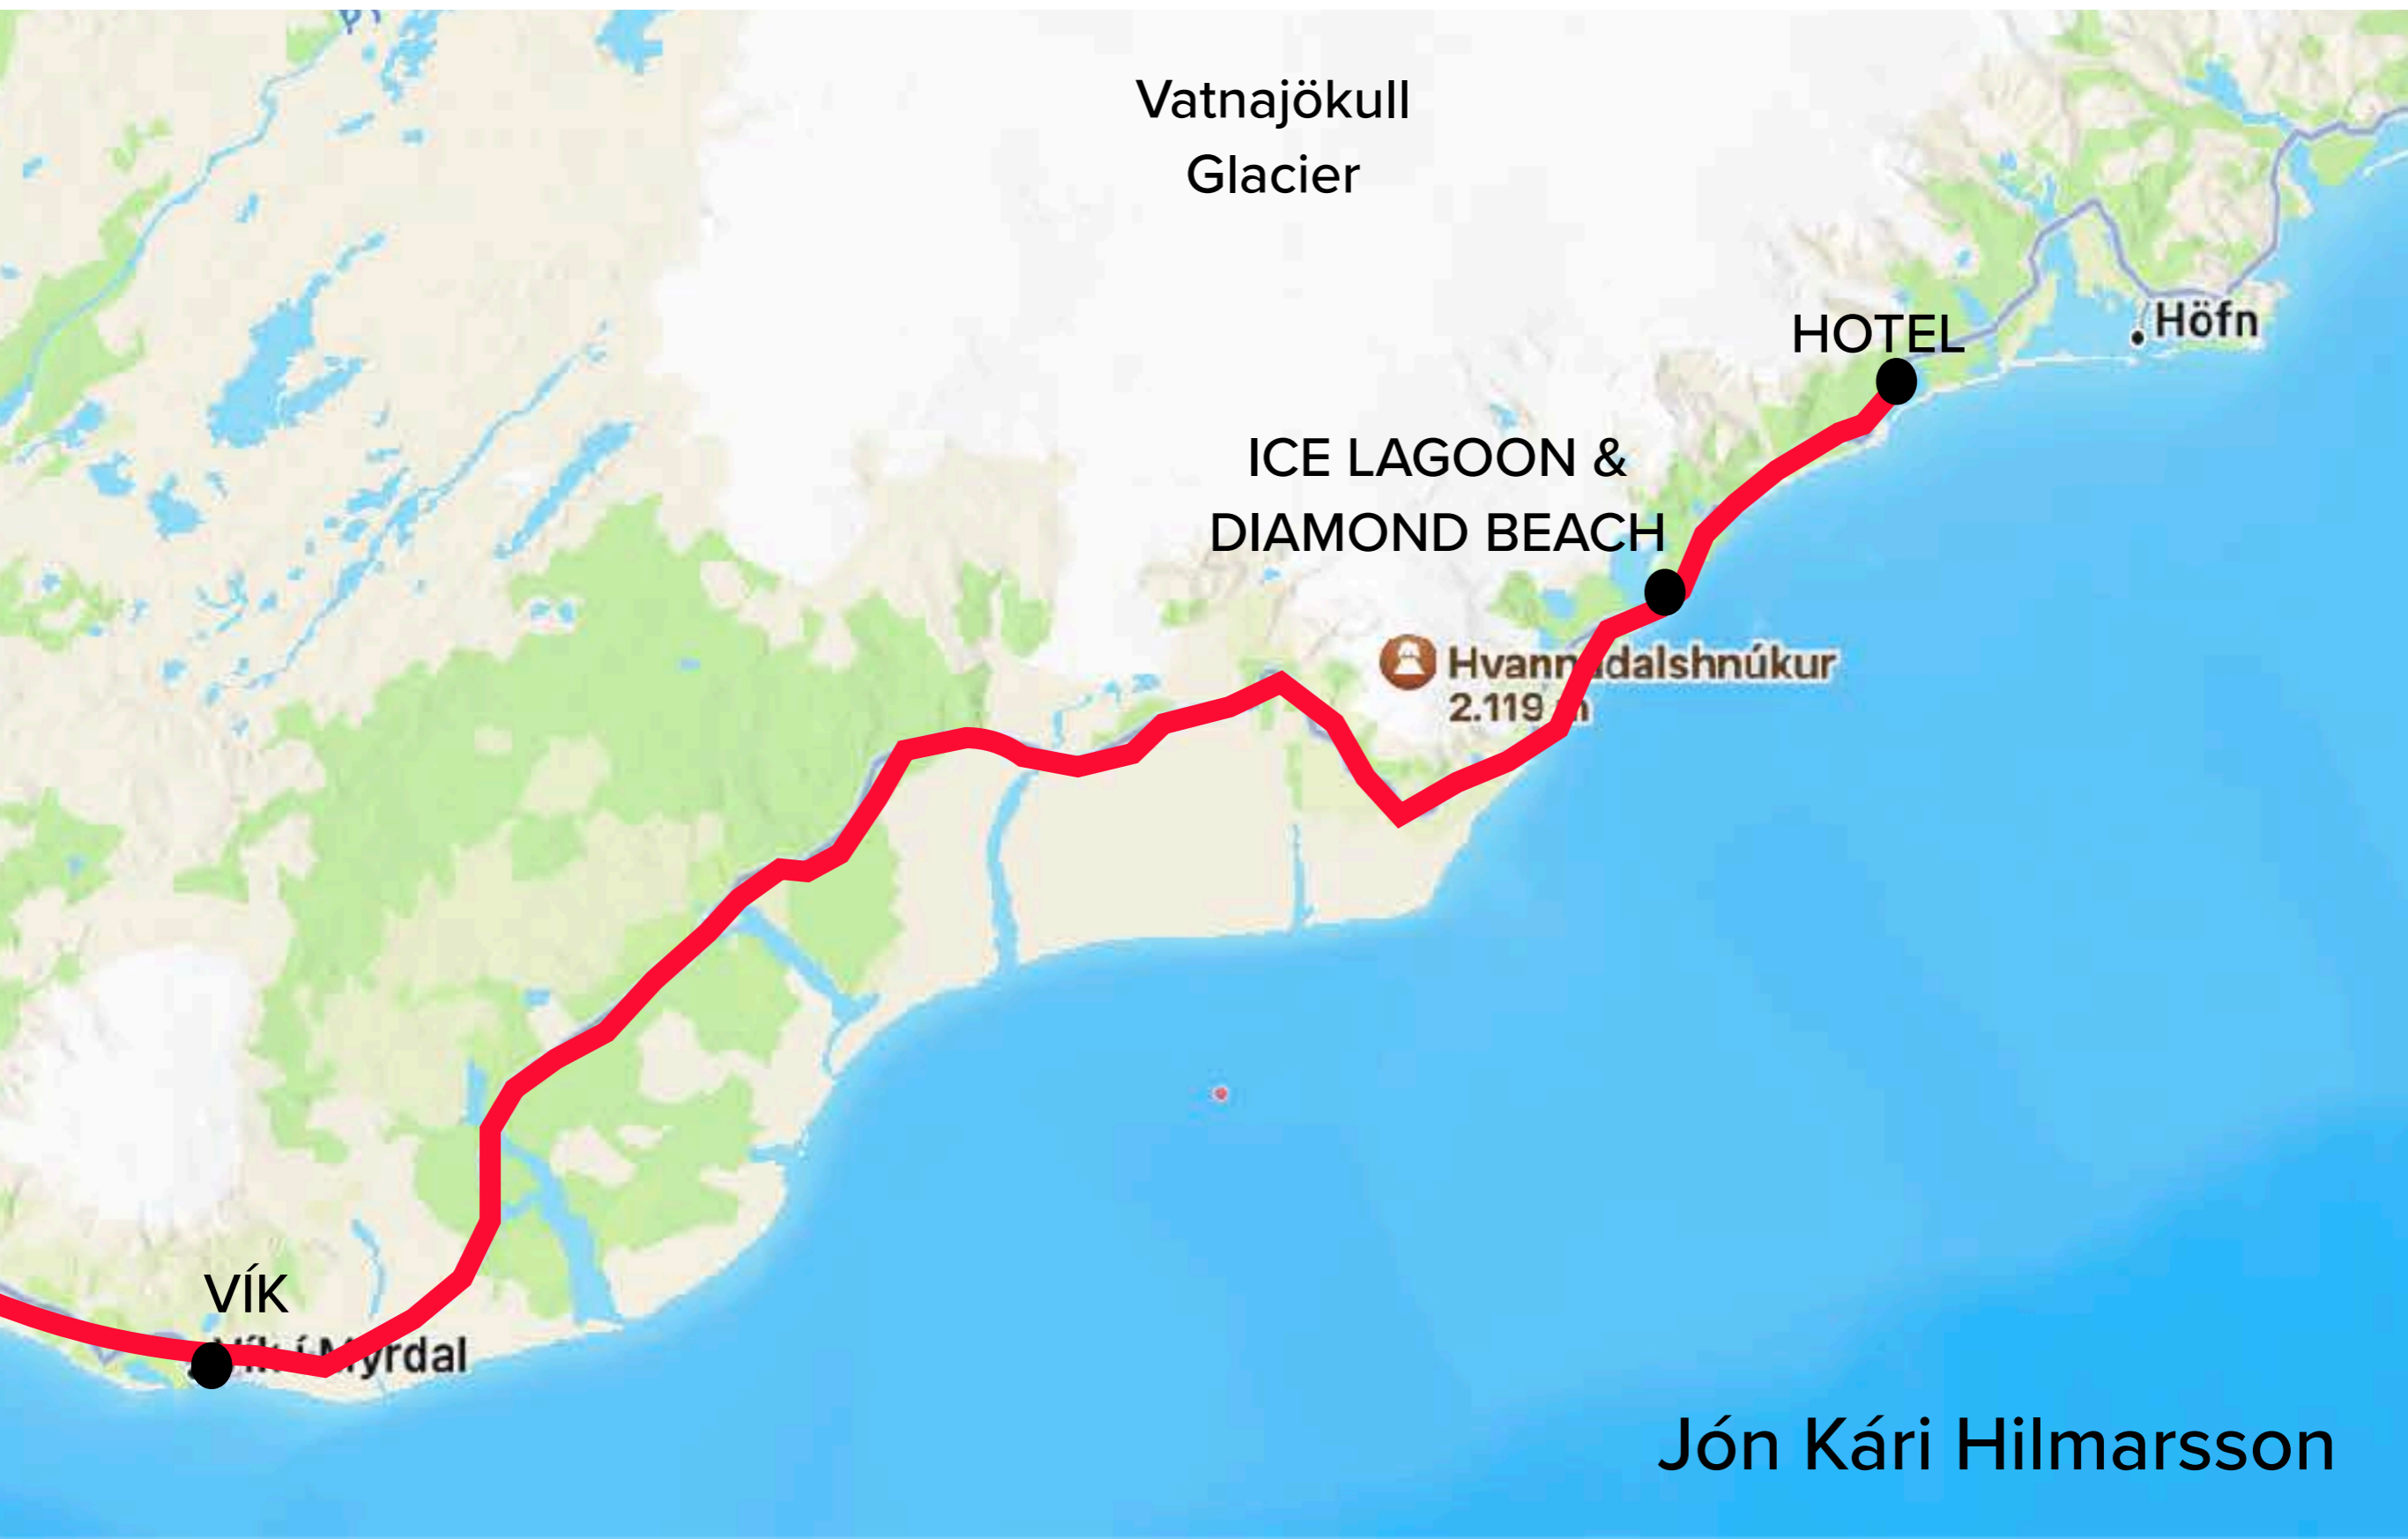

SOUTH COAST TOUR

Jón Kári Hilmarsson

SOUTH COAST TOUR

Jón Kári Hilmarsson

SOUTH COAST TOUR

SOUTH COAST TOUR

Vatnajökull
Glacier

HOTEL

Höfn

ICE LAGOON &
DIAMOND BEACH

Hvannadalshnúkur
2.119 m

VÍK

Myrdal

Jón Kári Hilmarsson

SELJALANDSFOSS

Jón Kári Hilmarsson