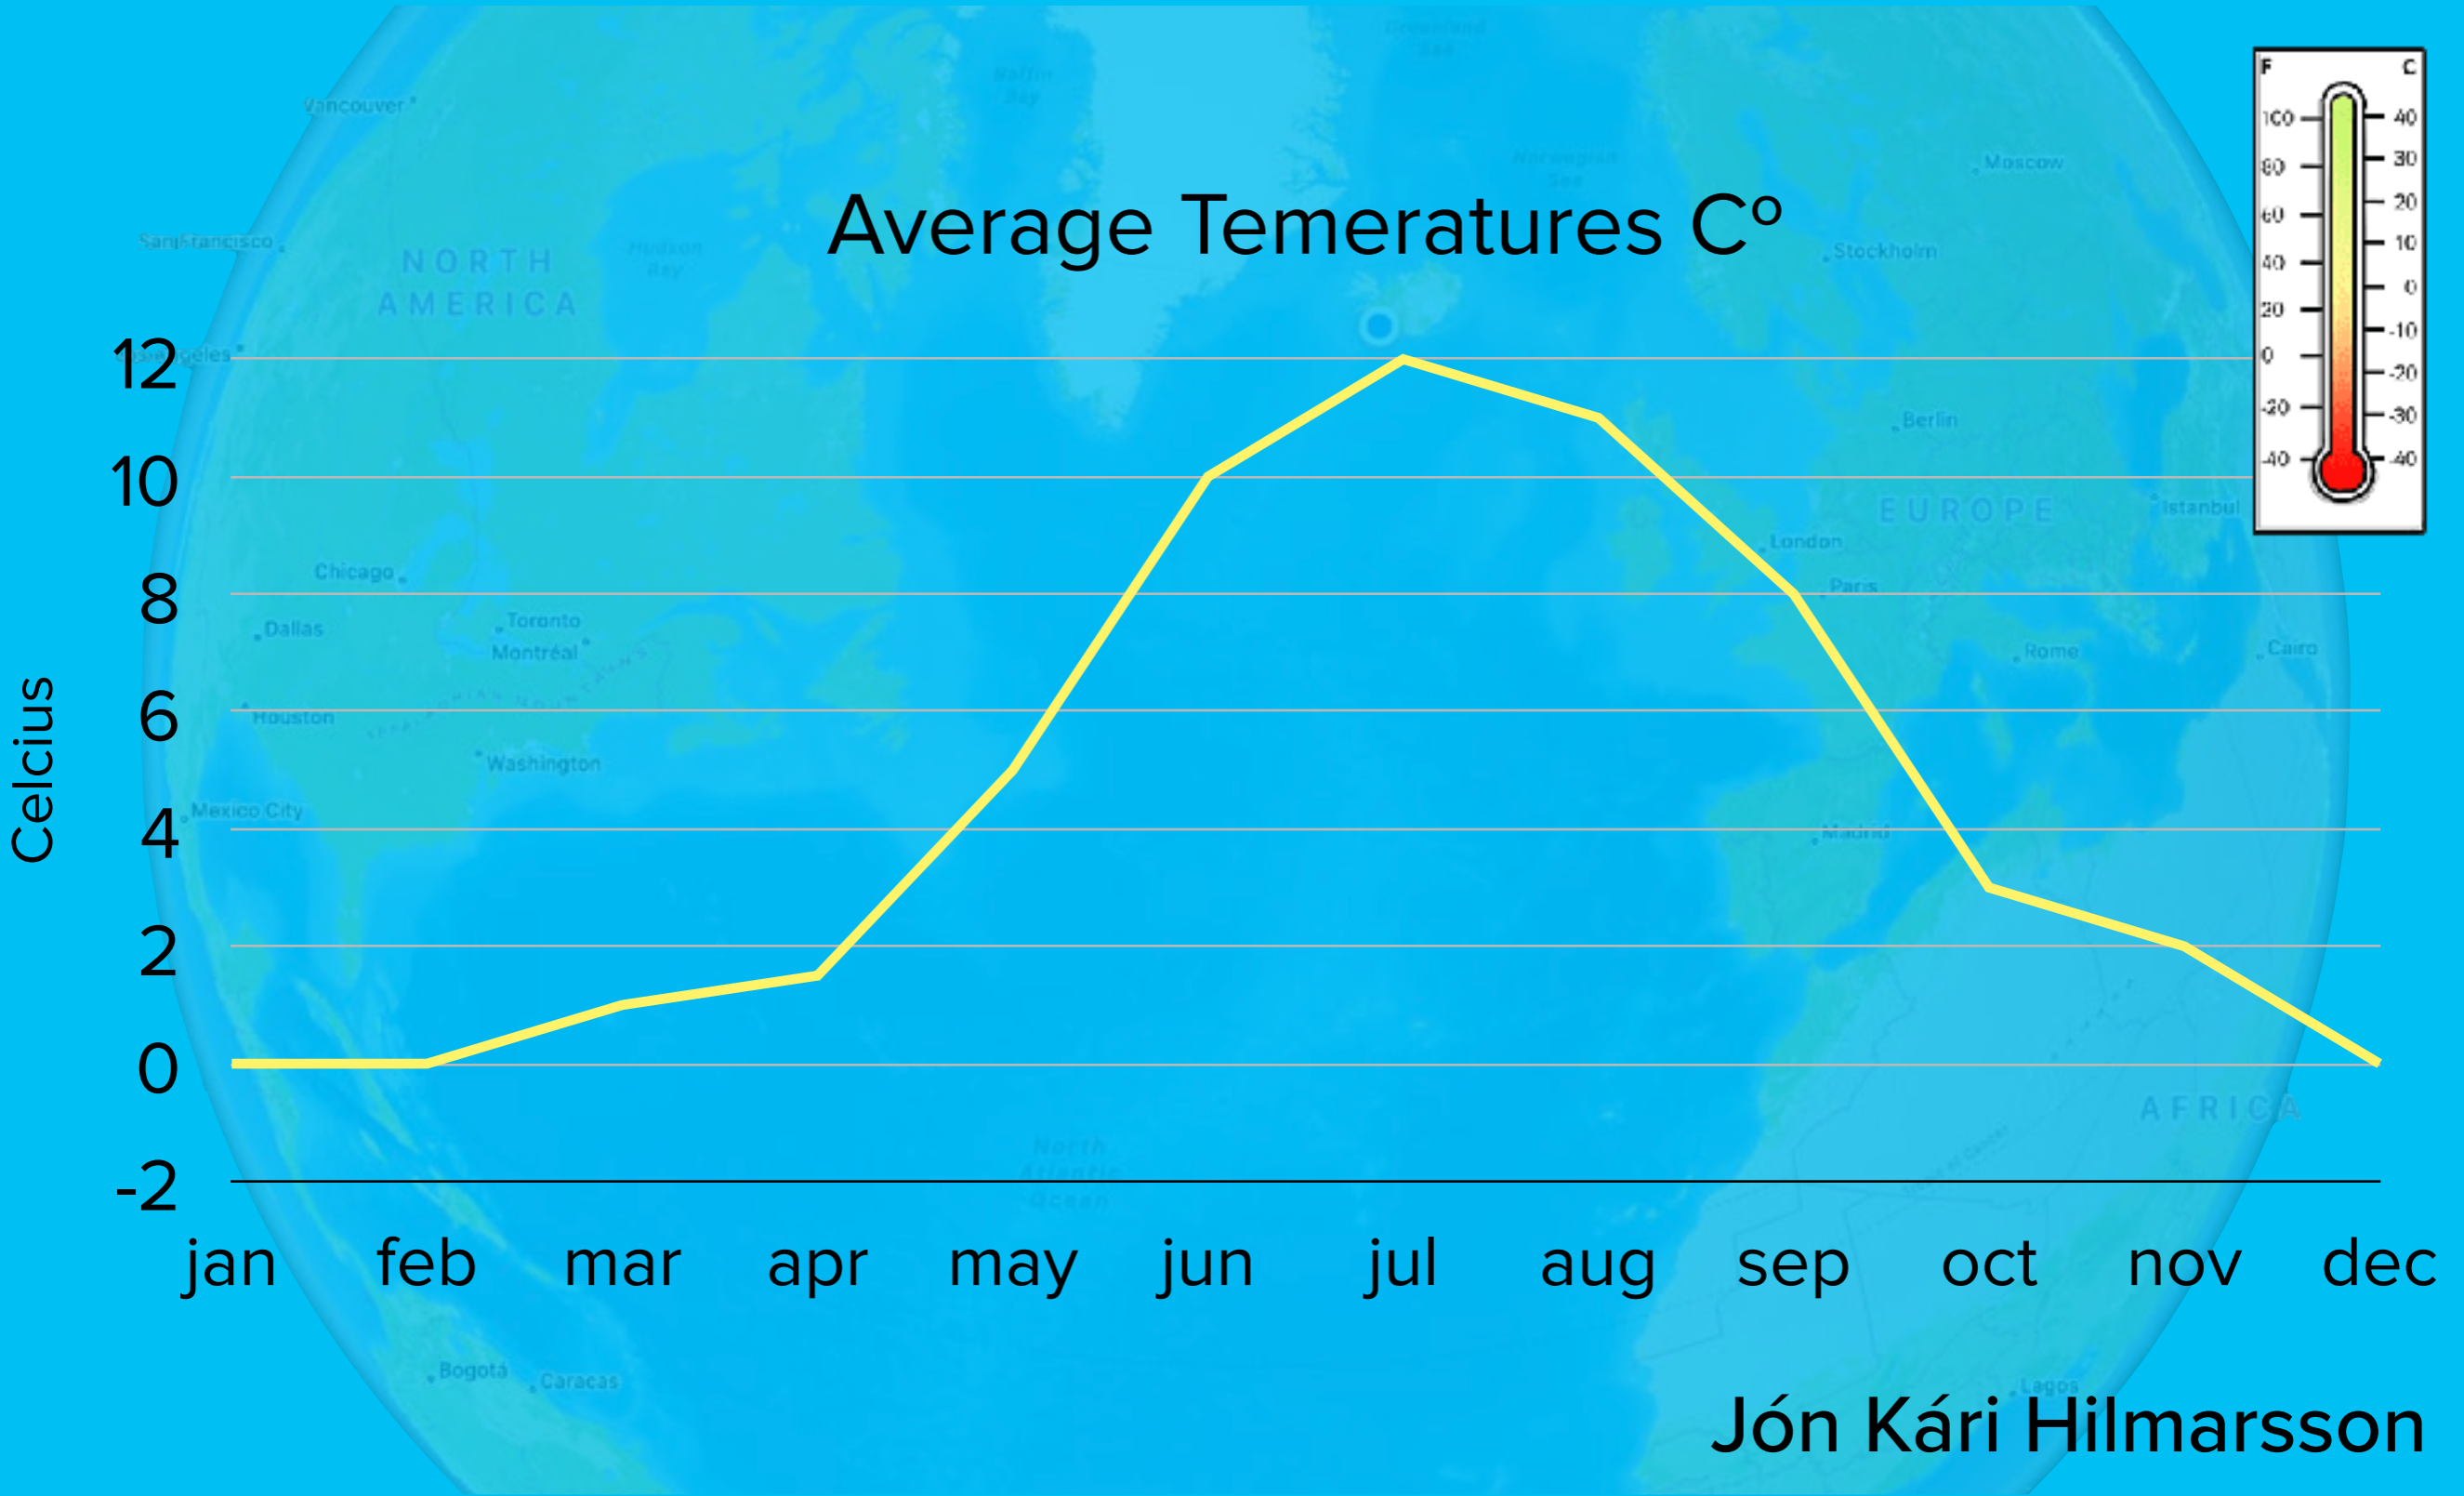

TREES

TREES

Jón Kári Hilmarsson

ANIMALS

WEATHER

WEATHER

Average Temperatures C°

Jón Kári Hilmarsson