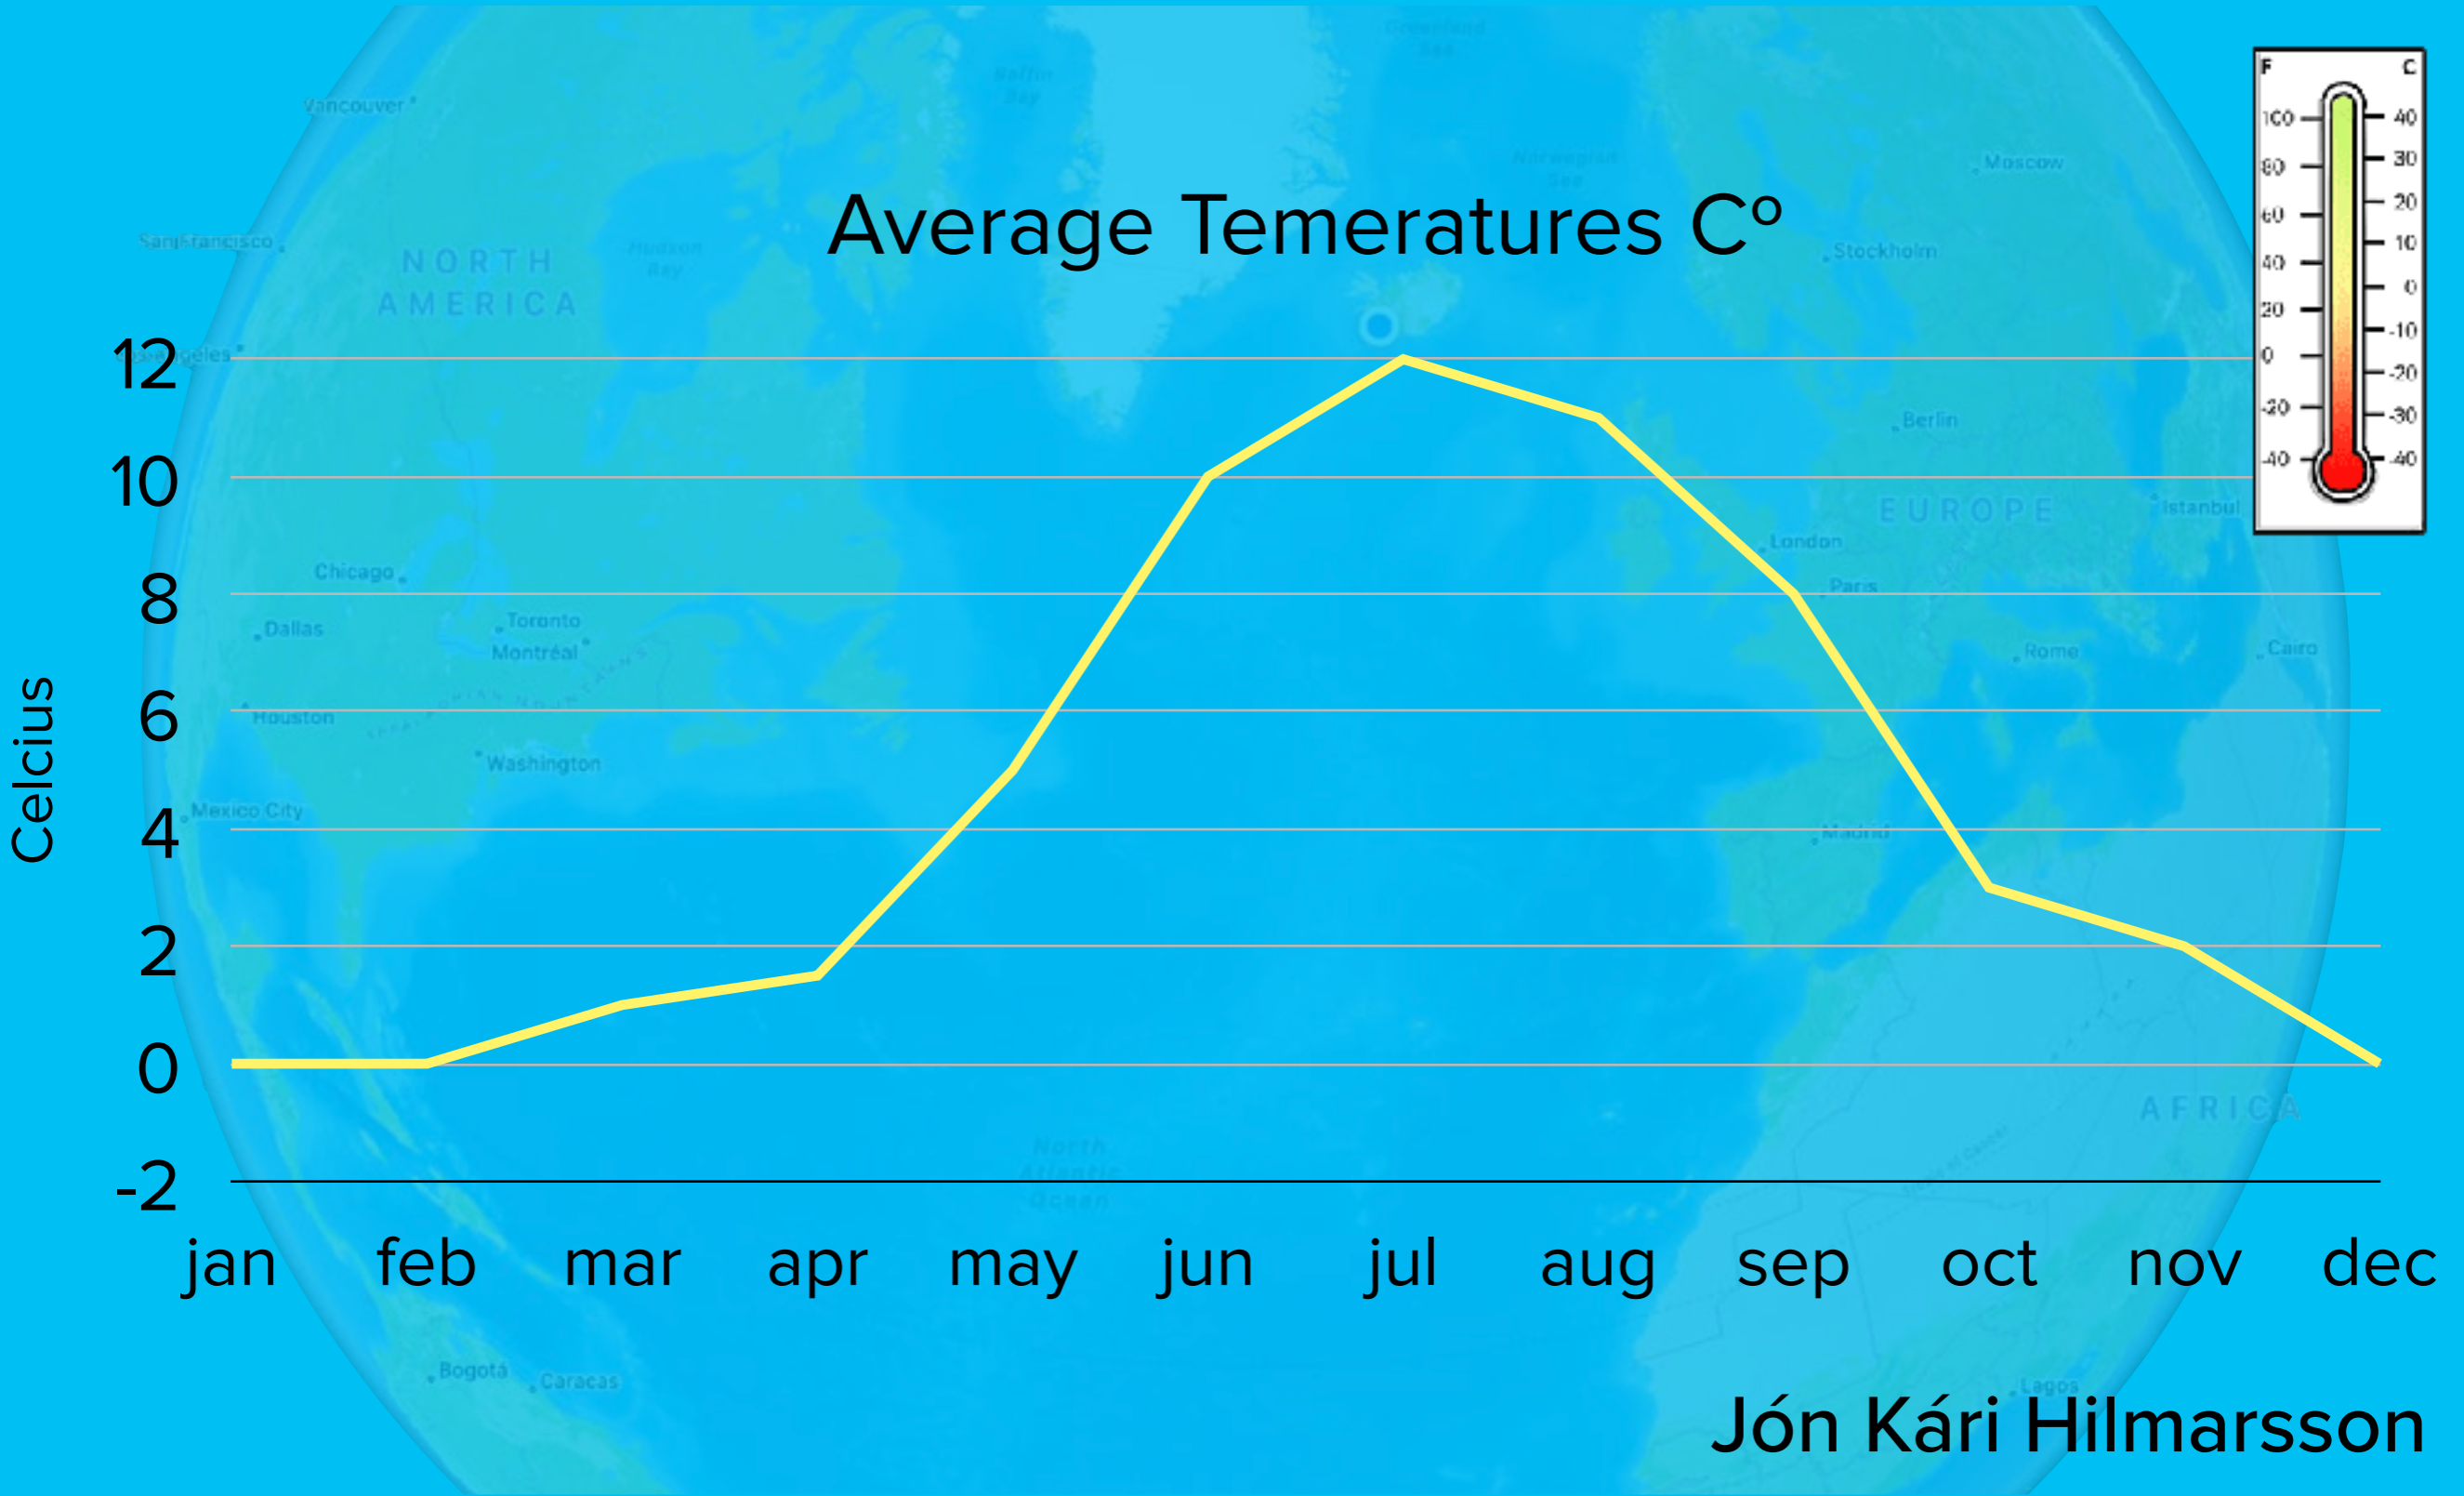

Average Temperatures C°