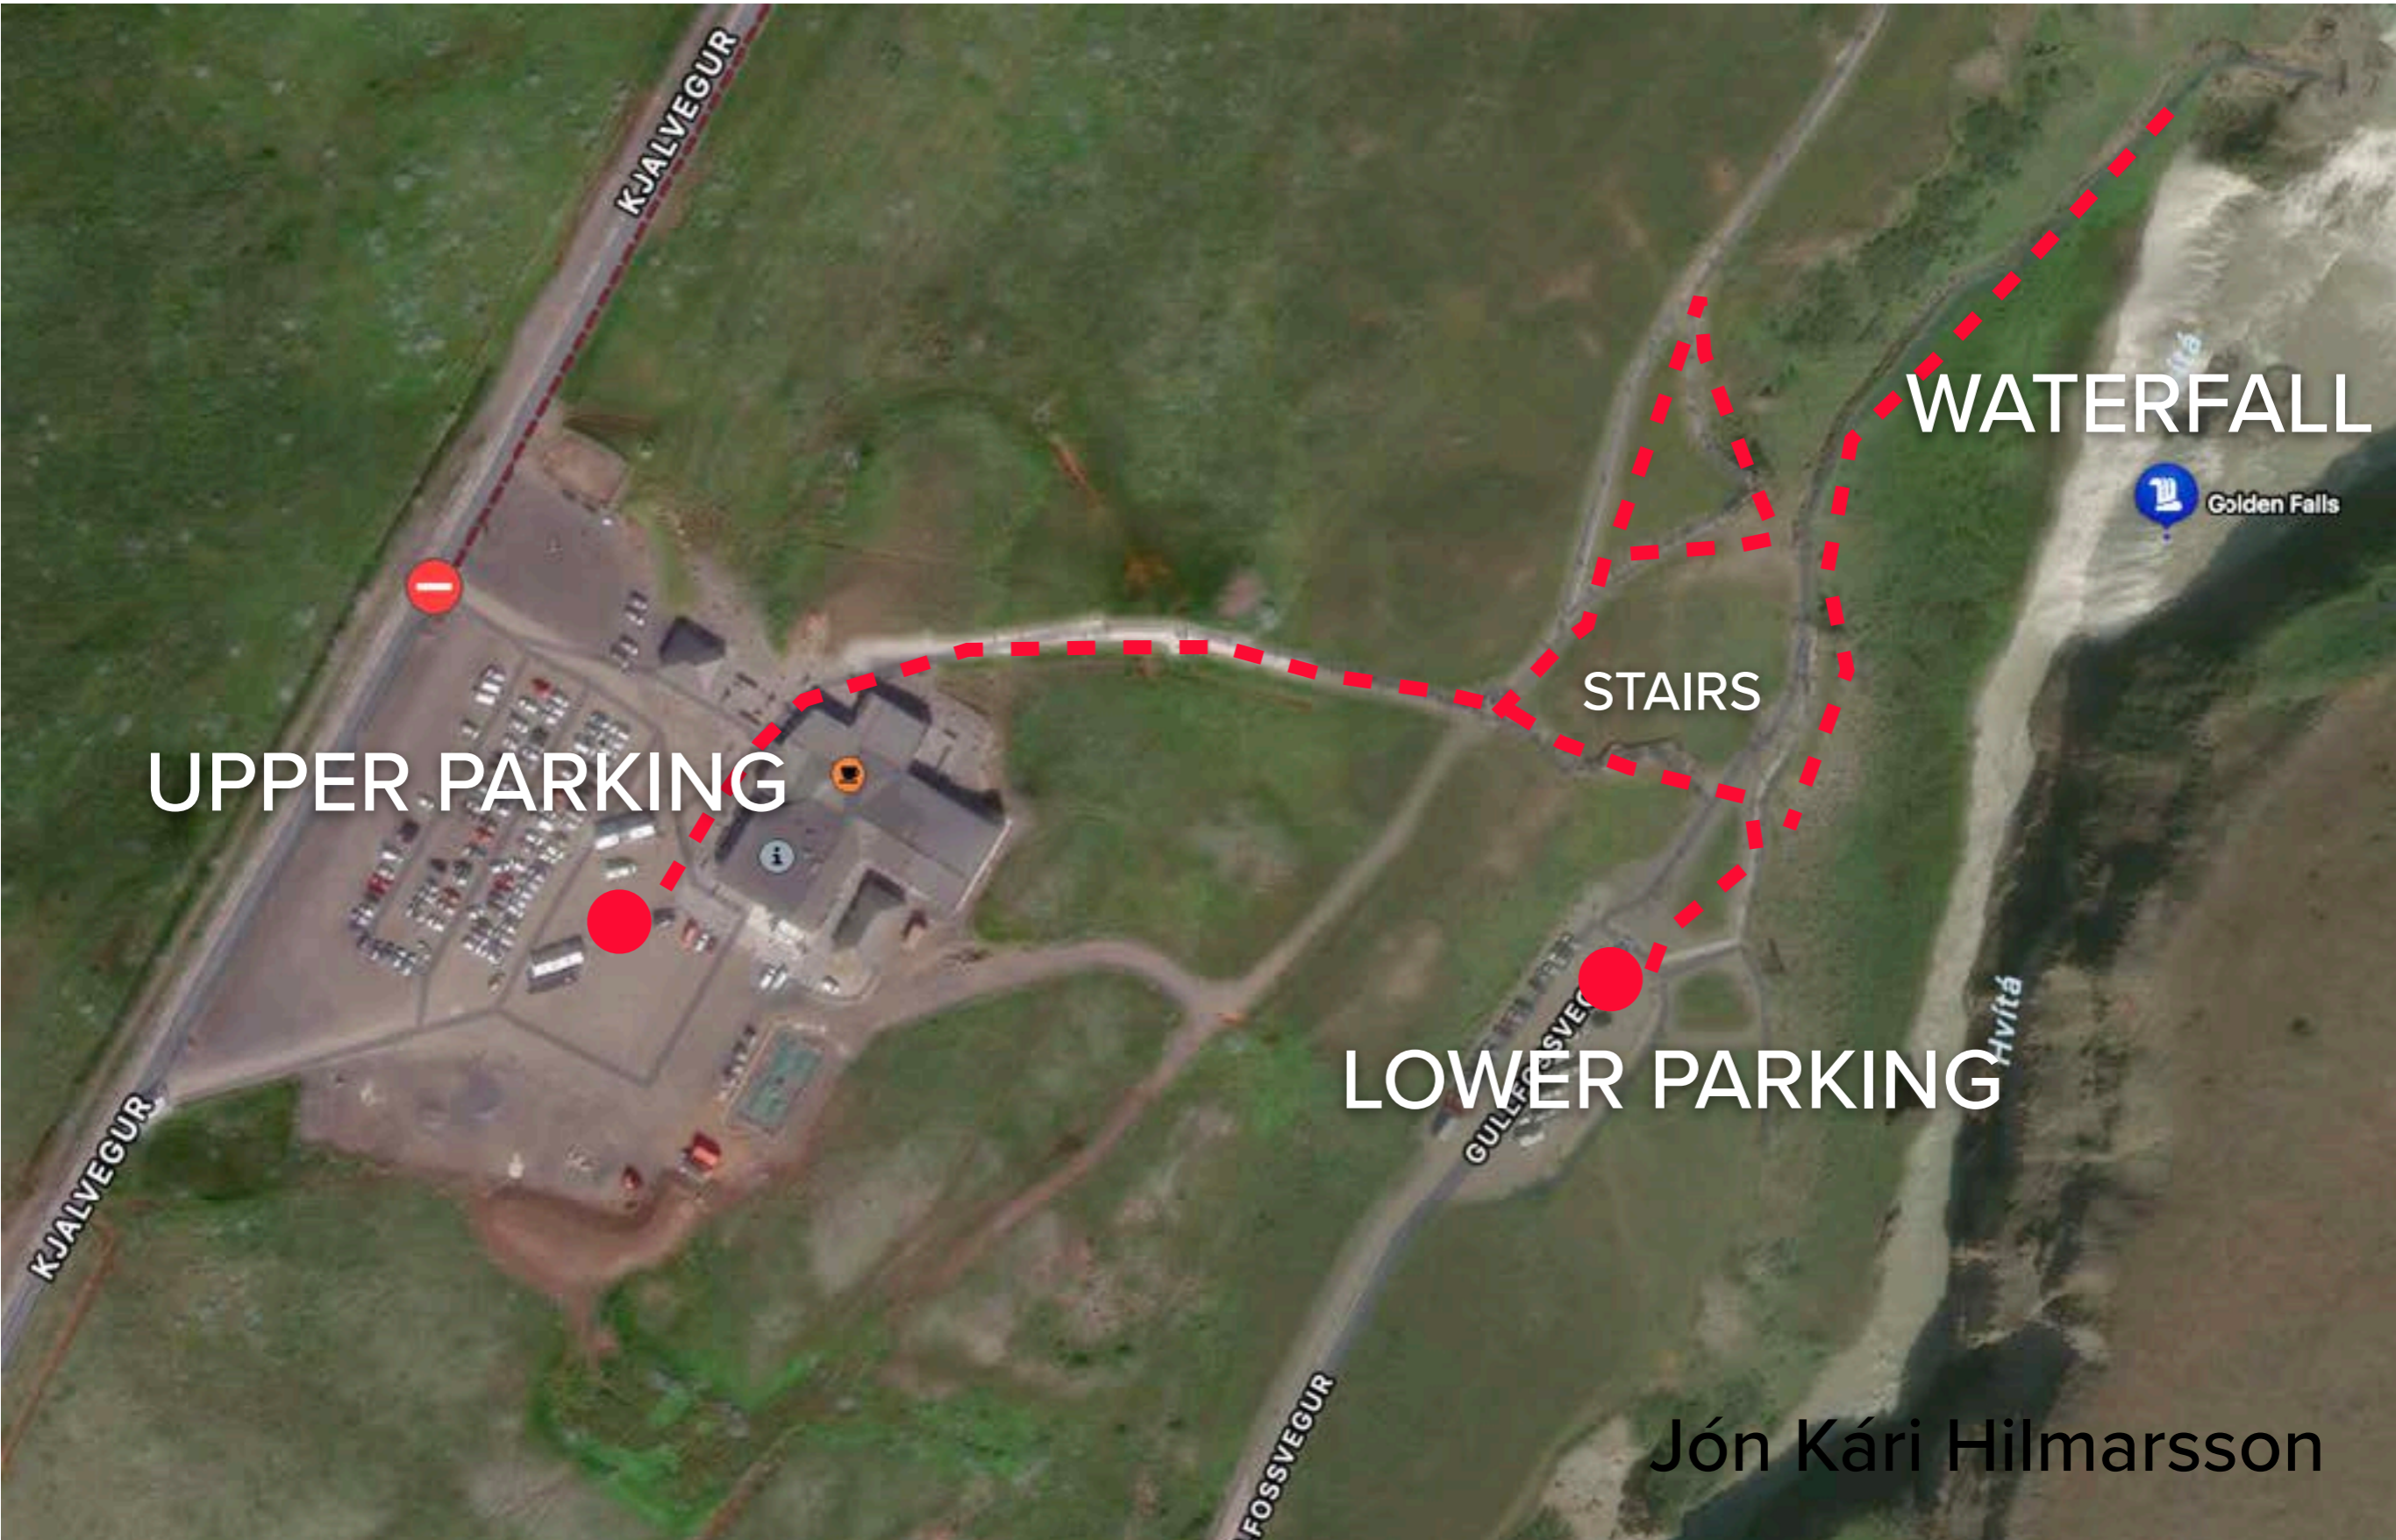

STROKKUR

ERUPTS EVERY 5-8 MIN

Jón Kári Hilmarsson

GOLDEN CIRCLE

GULLFOSS - GOLDEN WATERFALLS

GULLFOSS

Jón Kári Hilmarsson

GOLDEN CIRCLE