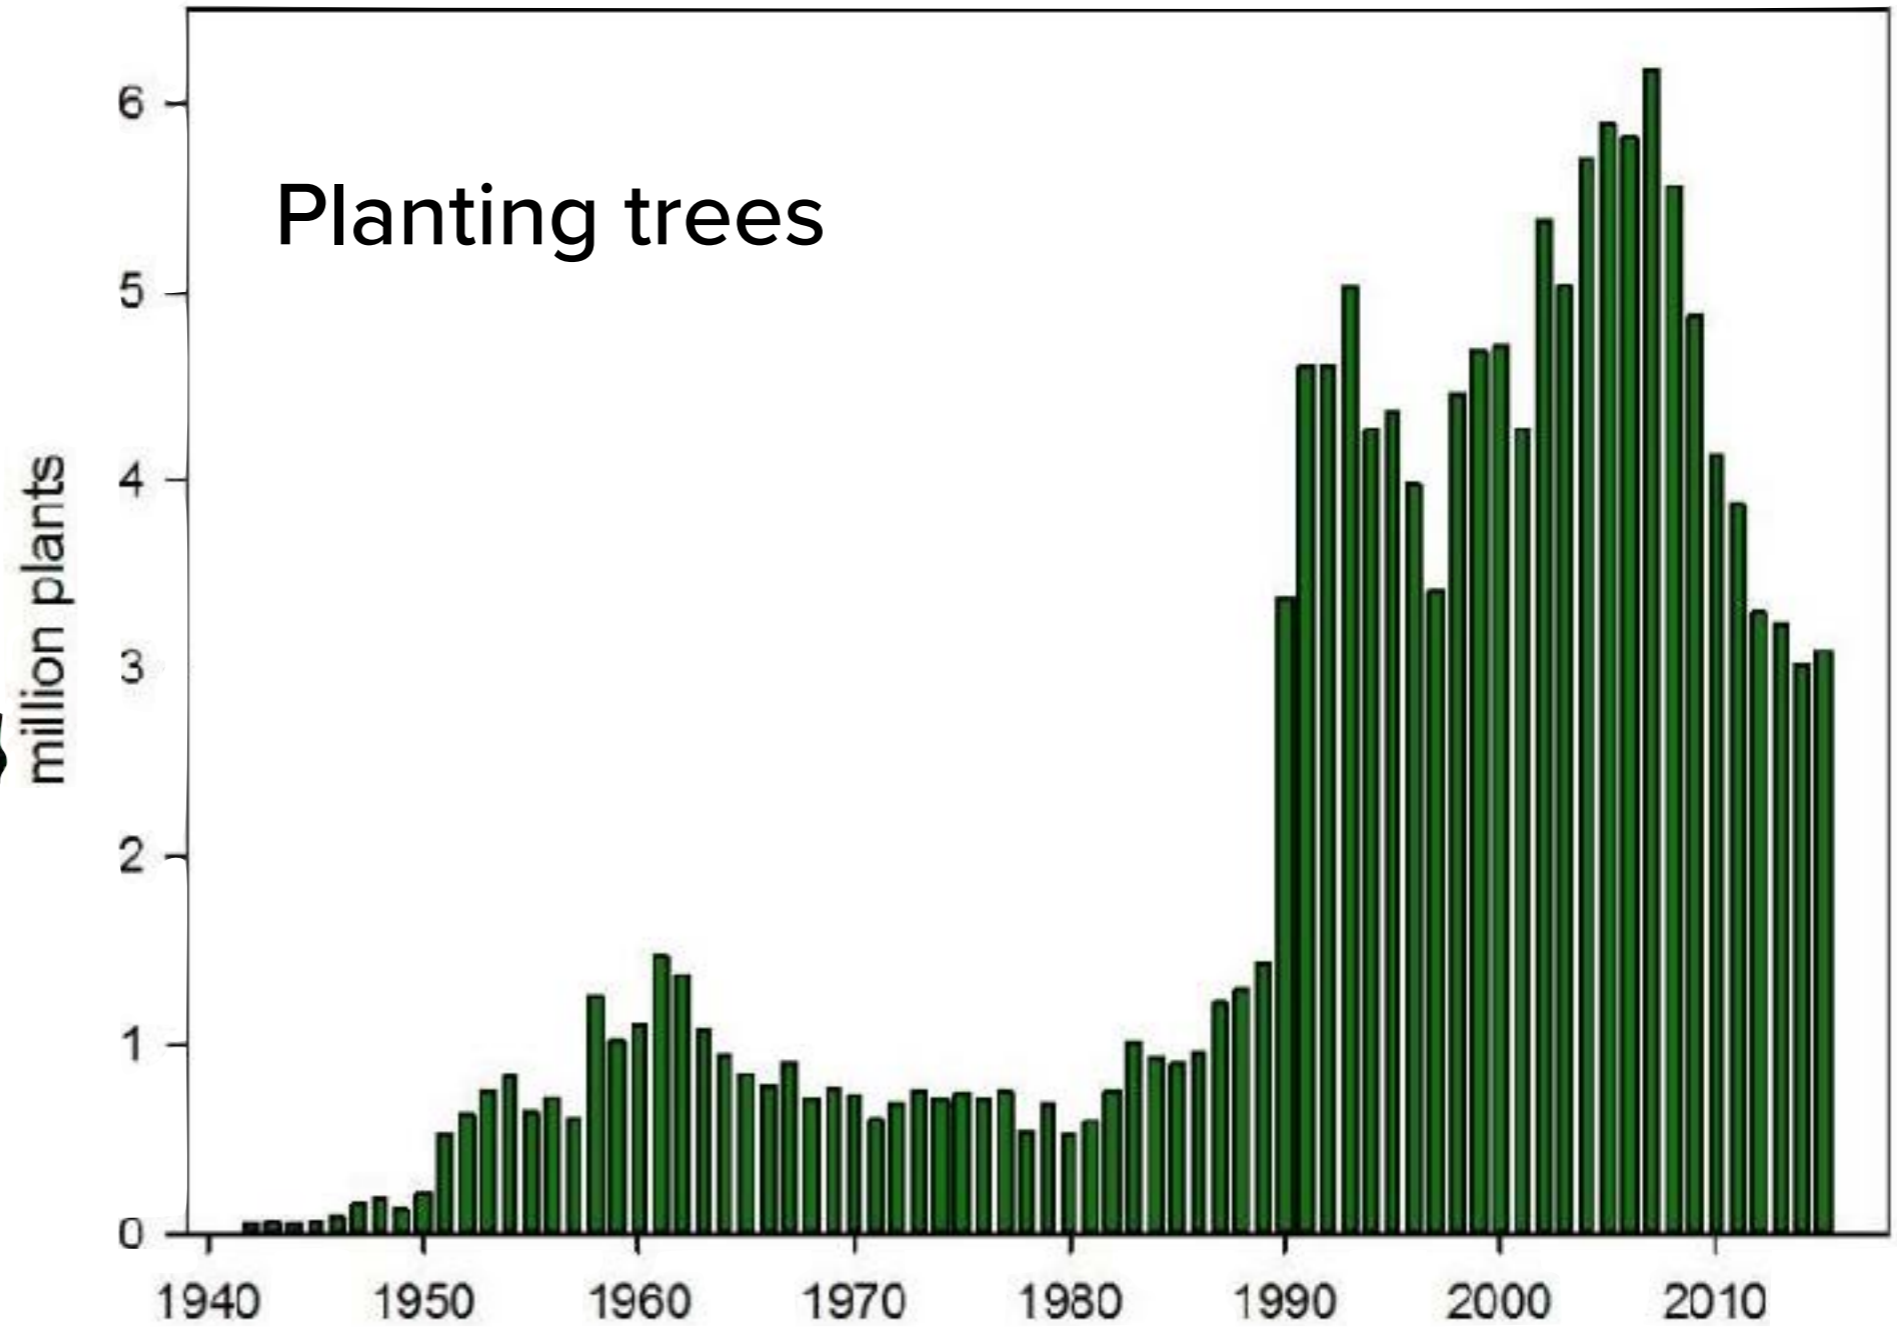

KERID - VOLCANIC CRATER

KERID

NICE *travel*

Jón Kári Hilmarsson

TREES

TREES

TREES AND PLANTS

Jón Kári Hilmarsson

Synhásicuke
Photography

ANIMALS

WEATHER

WEATHER

Average Temperatures C°

WEATHER

Average Sunlight

WEATHER