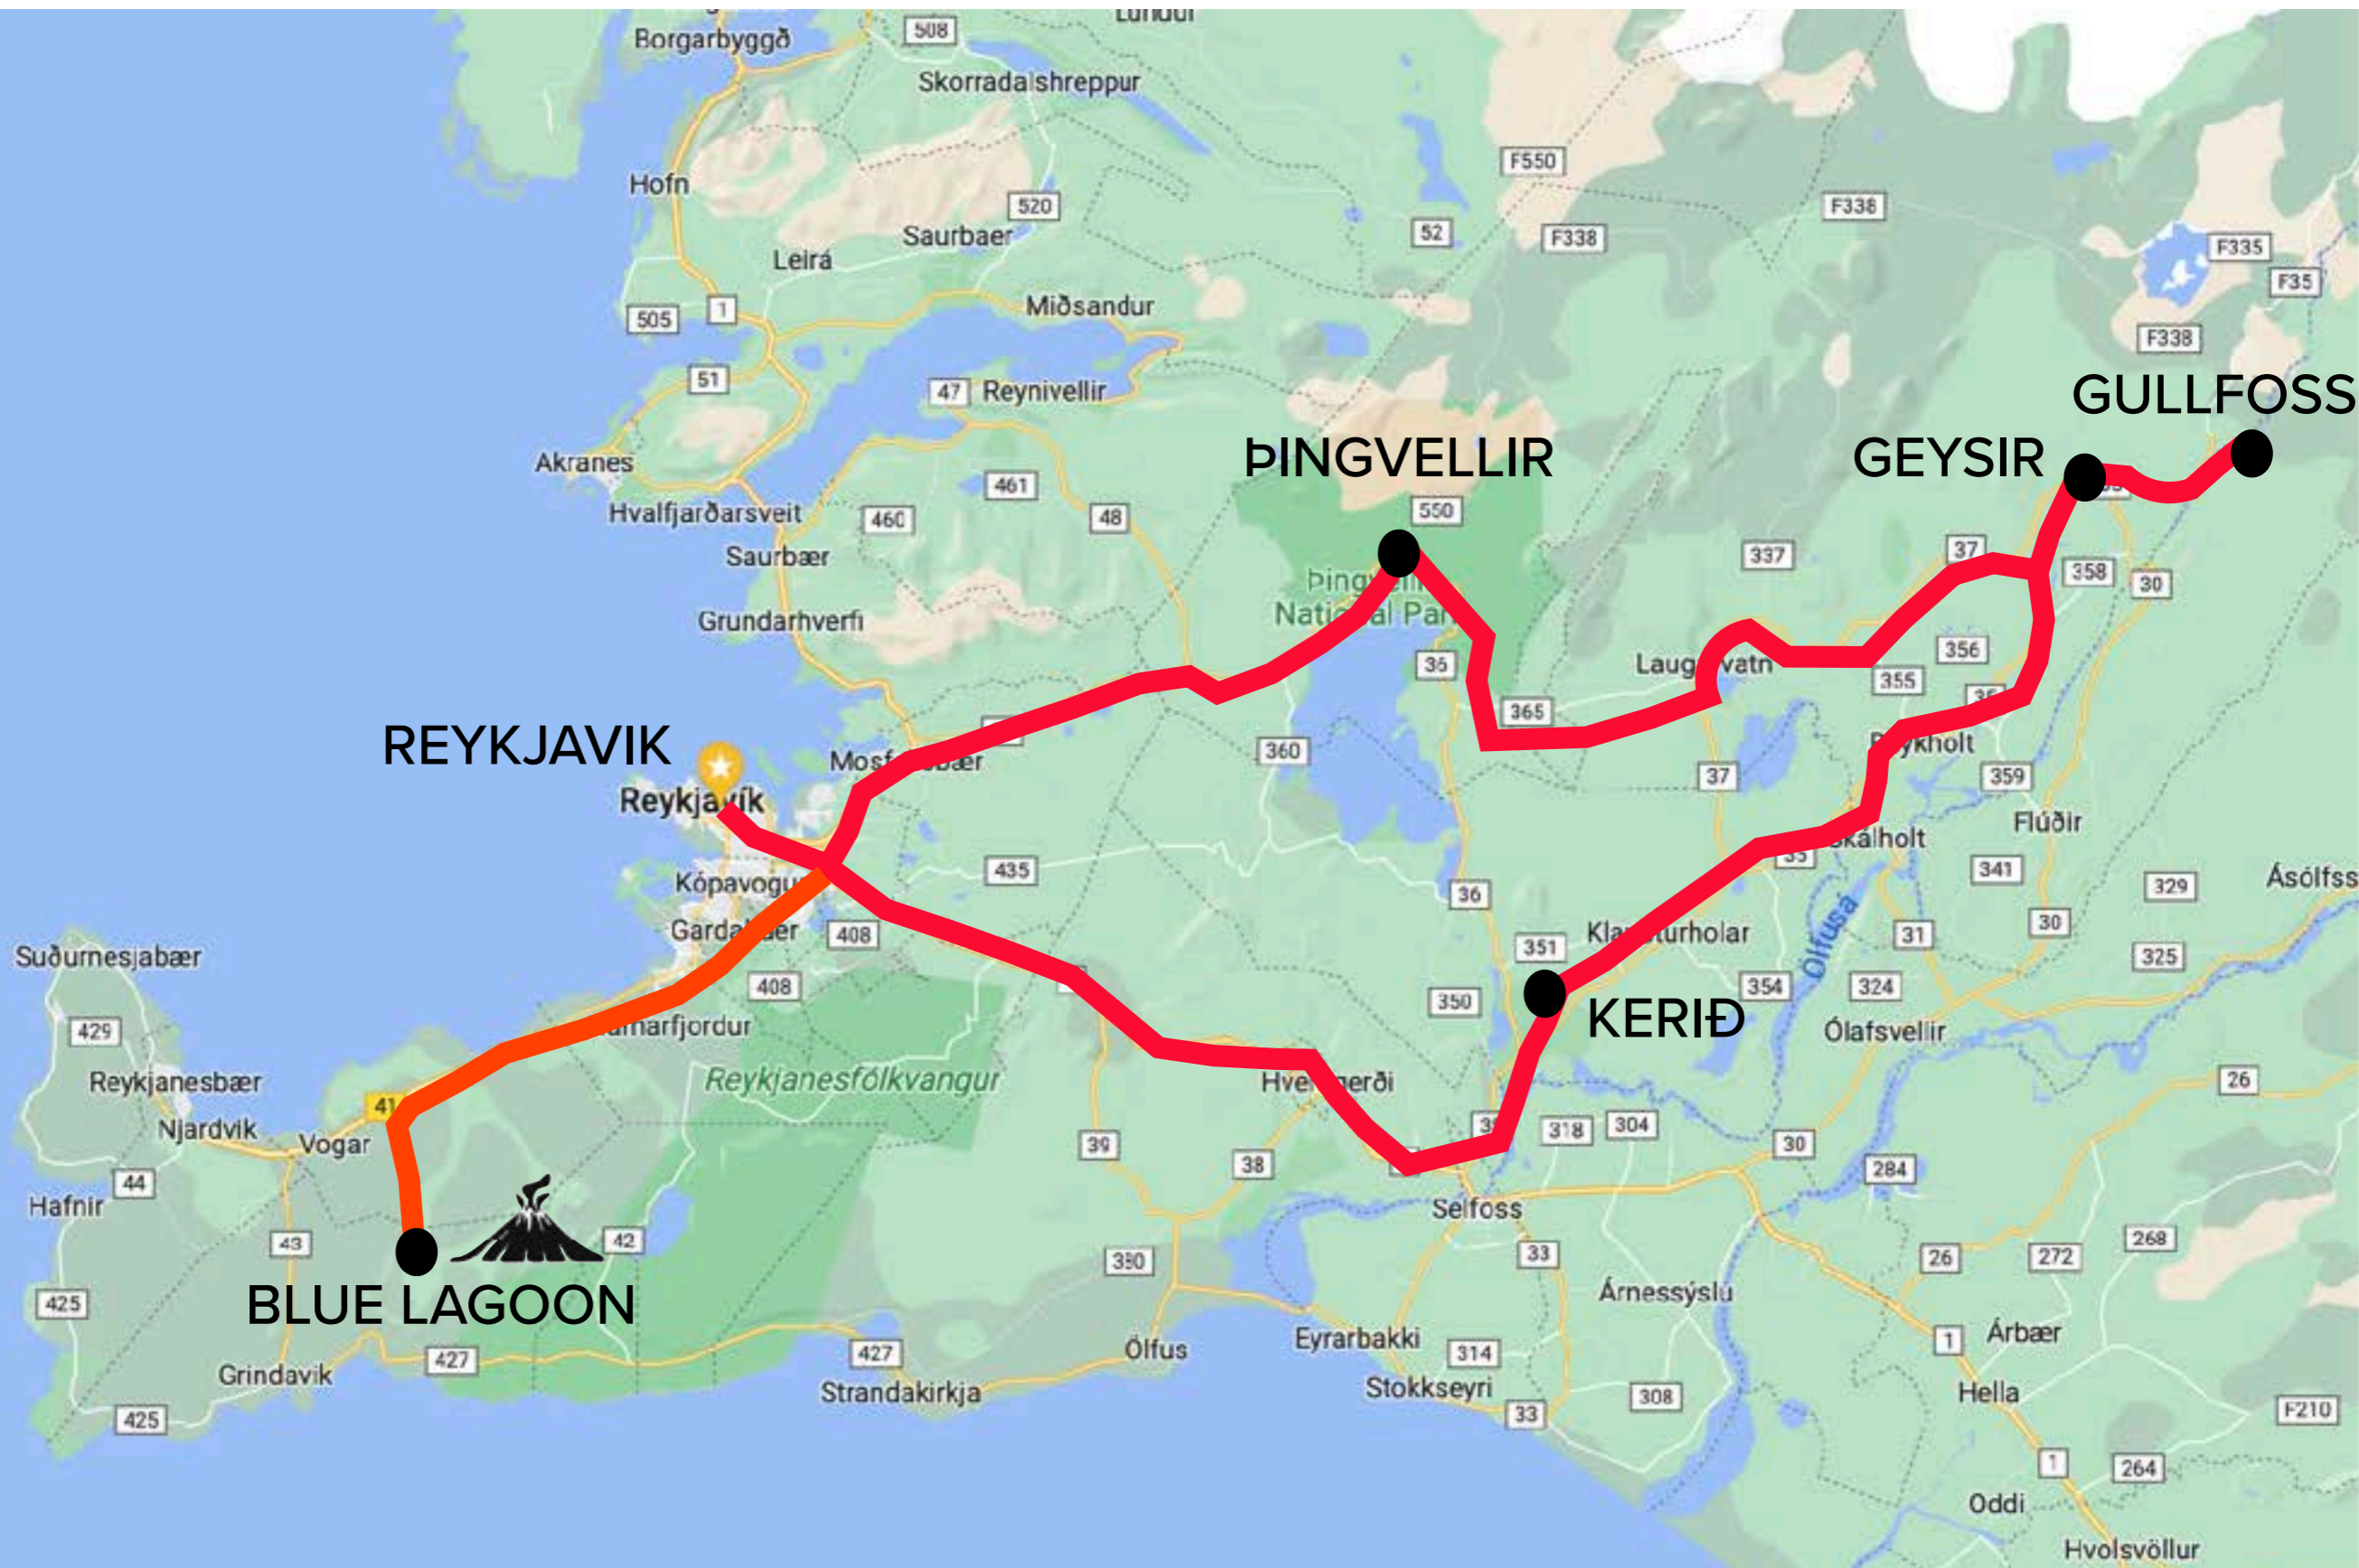

GOLDEN CIRCLE TOUR + BLUE LAGOON

Jón Kári Hilmarsson

GOLDEN CIRCLE

Jón Kári Hilmarsson

GOLDEN CIRCLE + BLUE LAGOON

REYKJAVIK

ÞINGVELLIR

GEYSIR

- Included Basic entrance:
 - Bracelet with chip for entry
 - Lockers
 - One free drink for adults
 - Use of towels
 - Silica facial mask
 - Shampoo and conditioner

Jón Kári Hilmarsson

THE BLUE LAGOON

- Included Premium:
- Extra free drink for adults
- More facial masks
- Use of a bathrobe