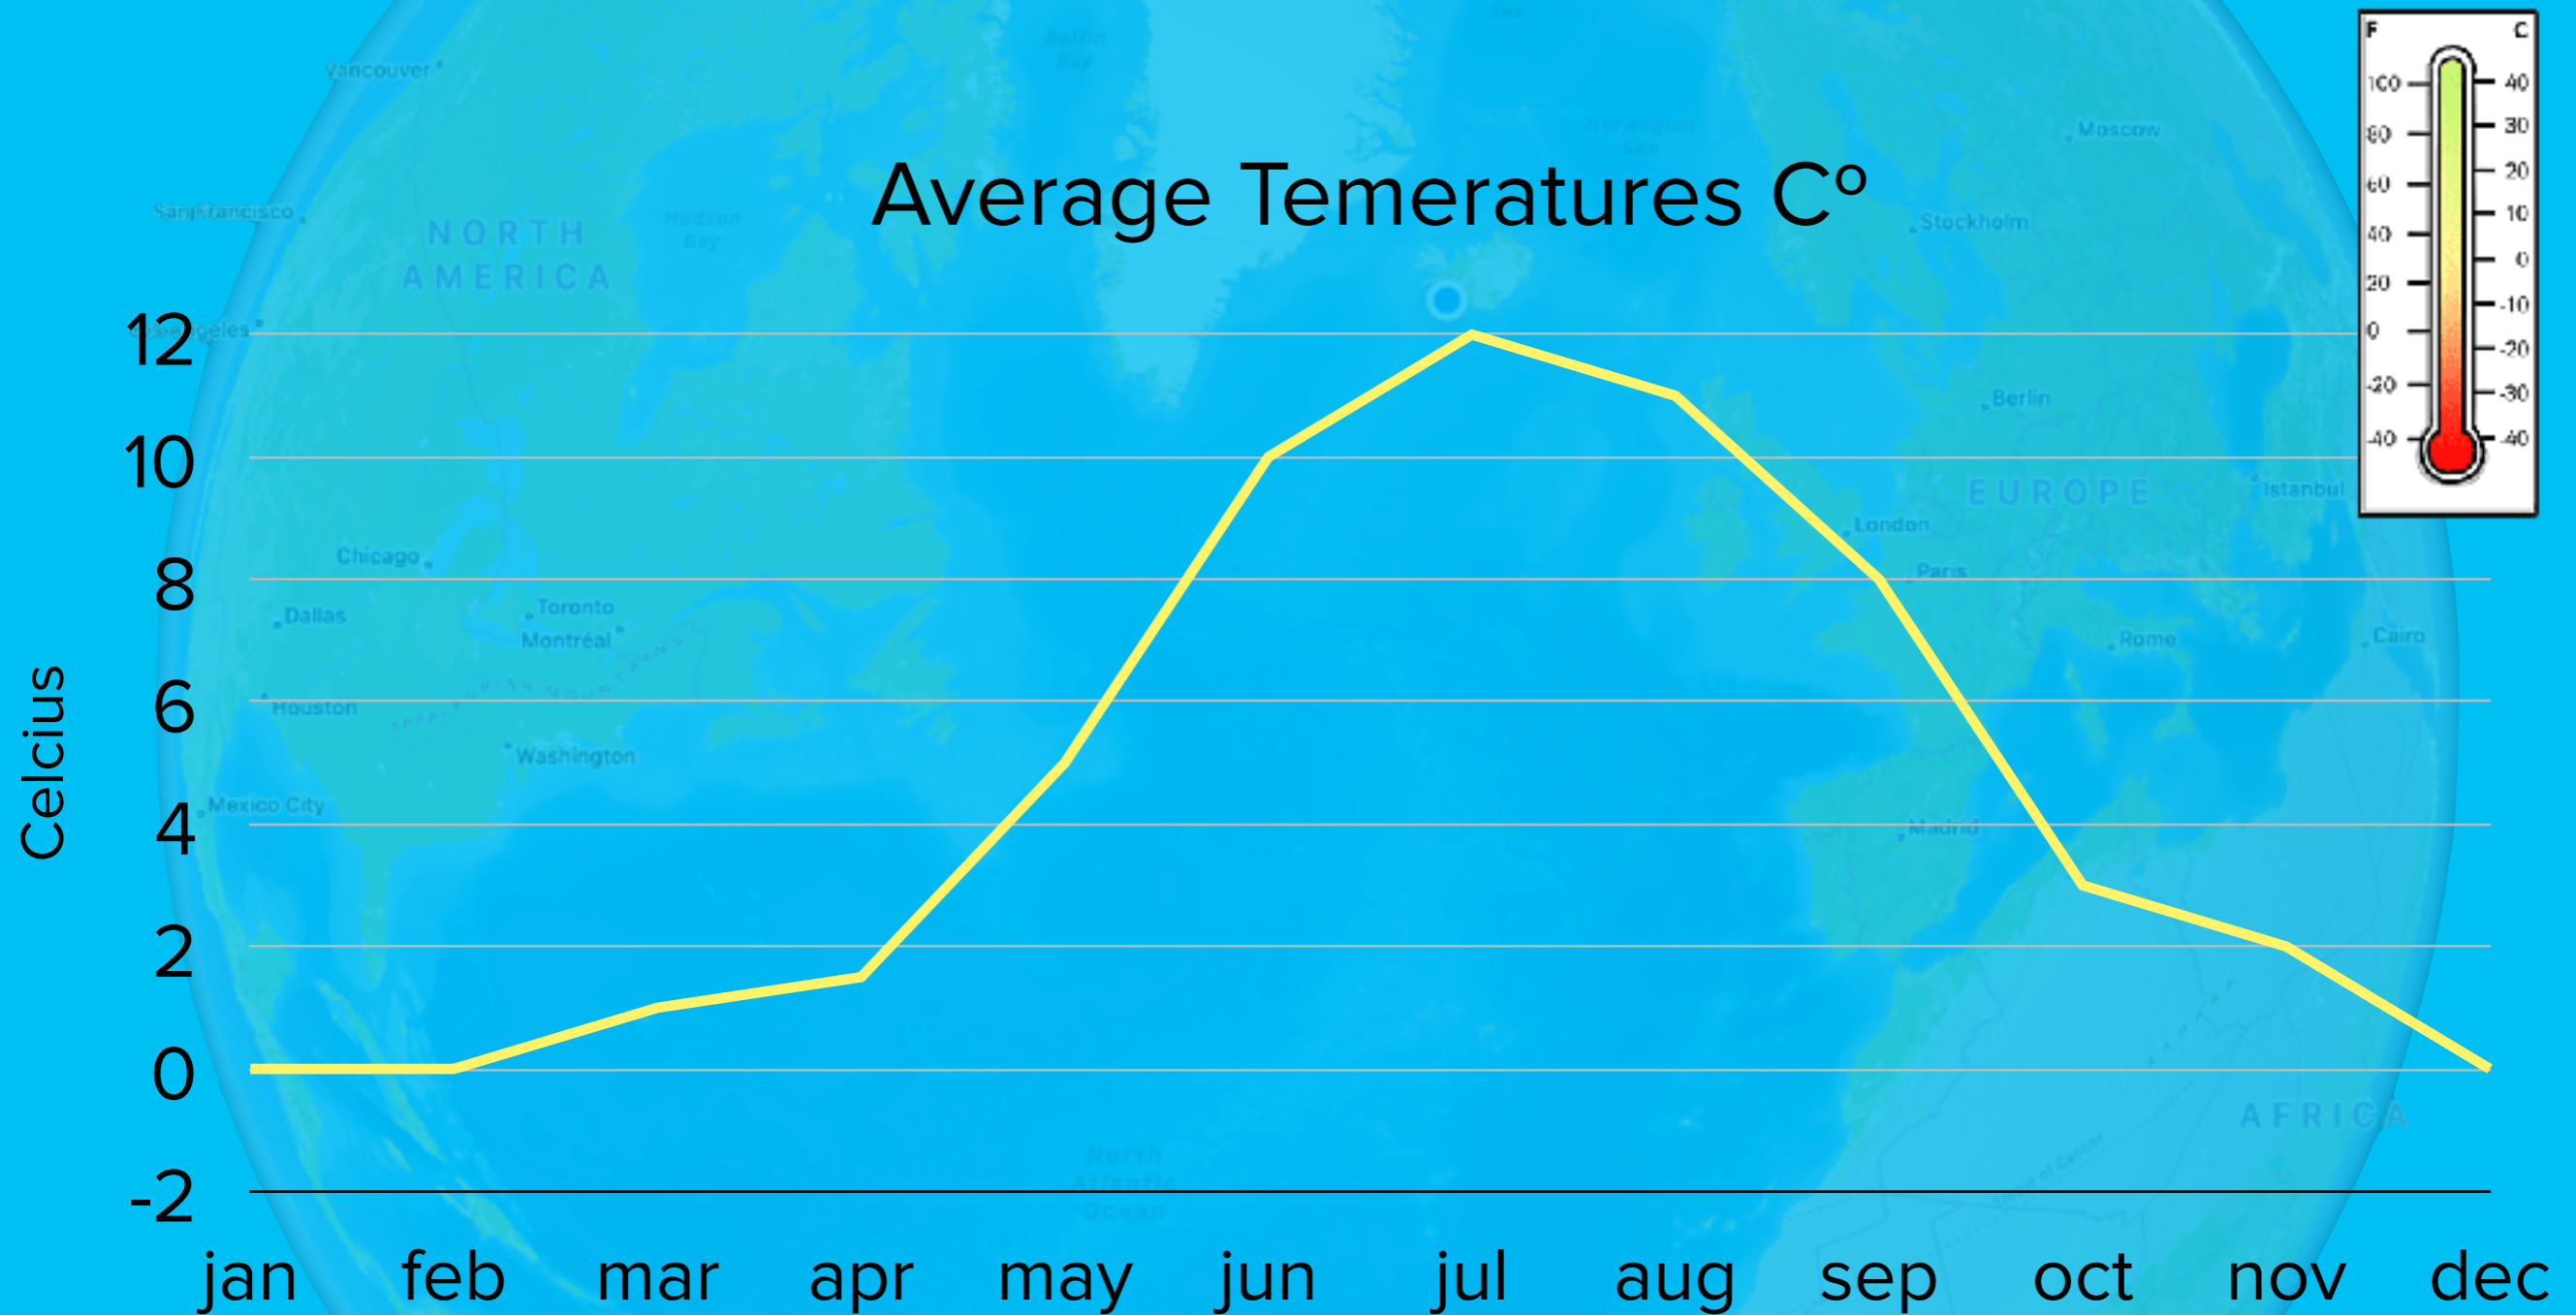

Average Temperatures C°