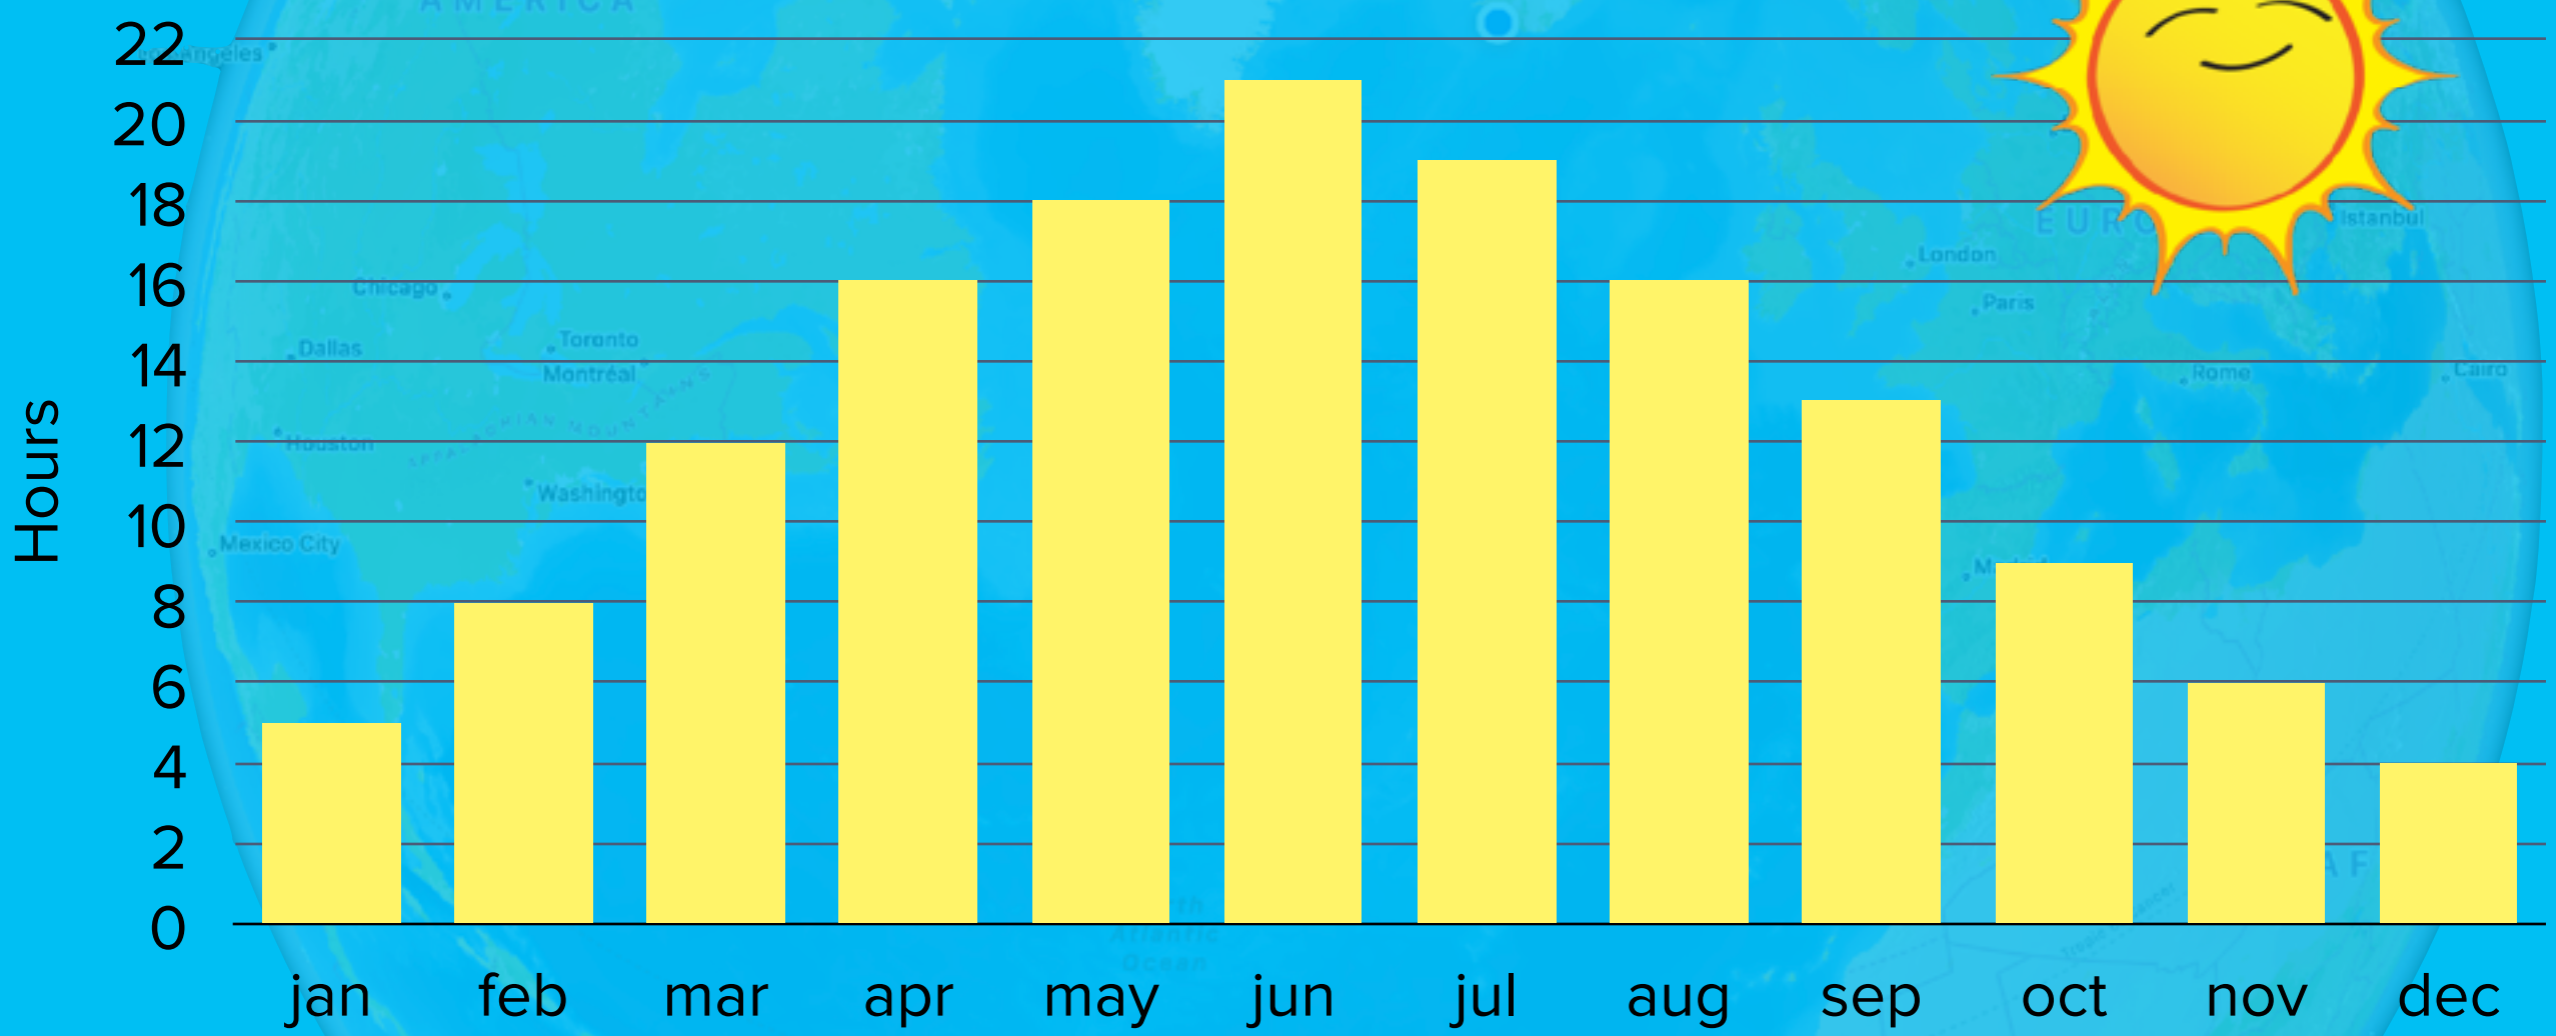

Average Sunlight