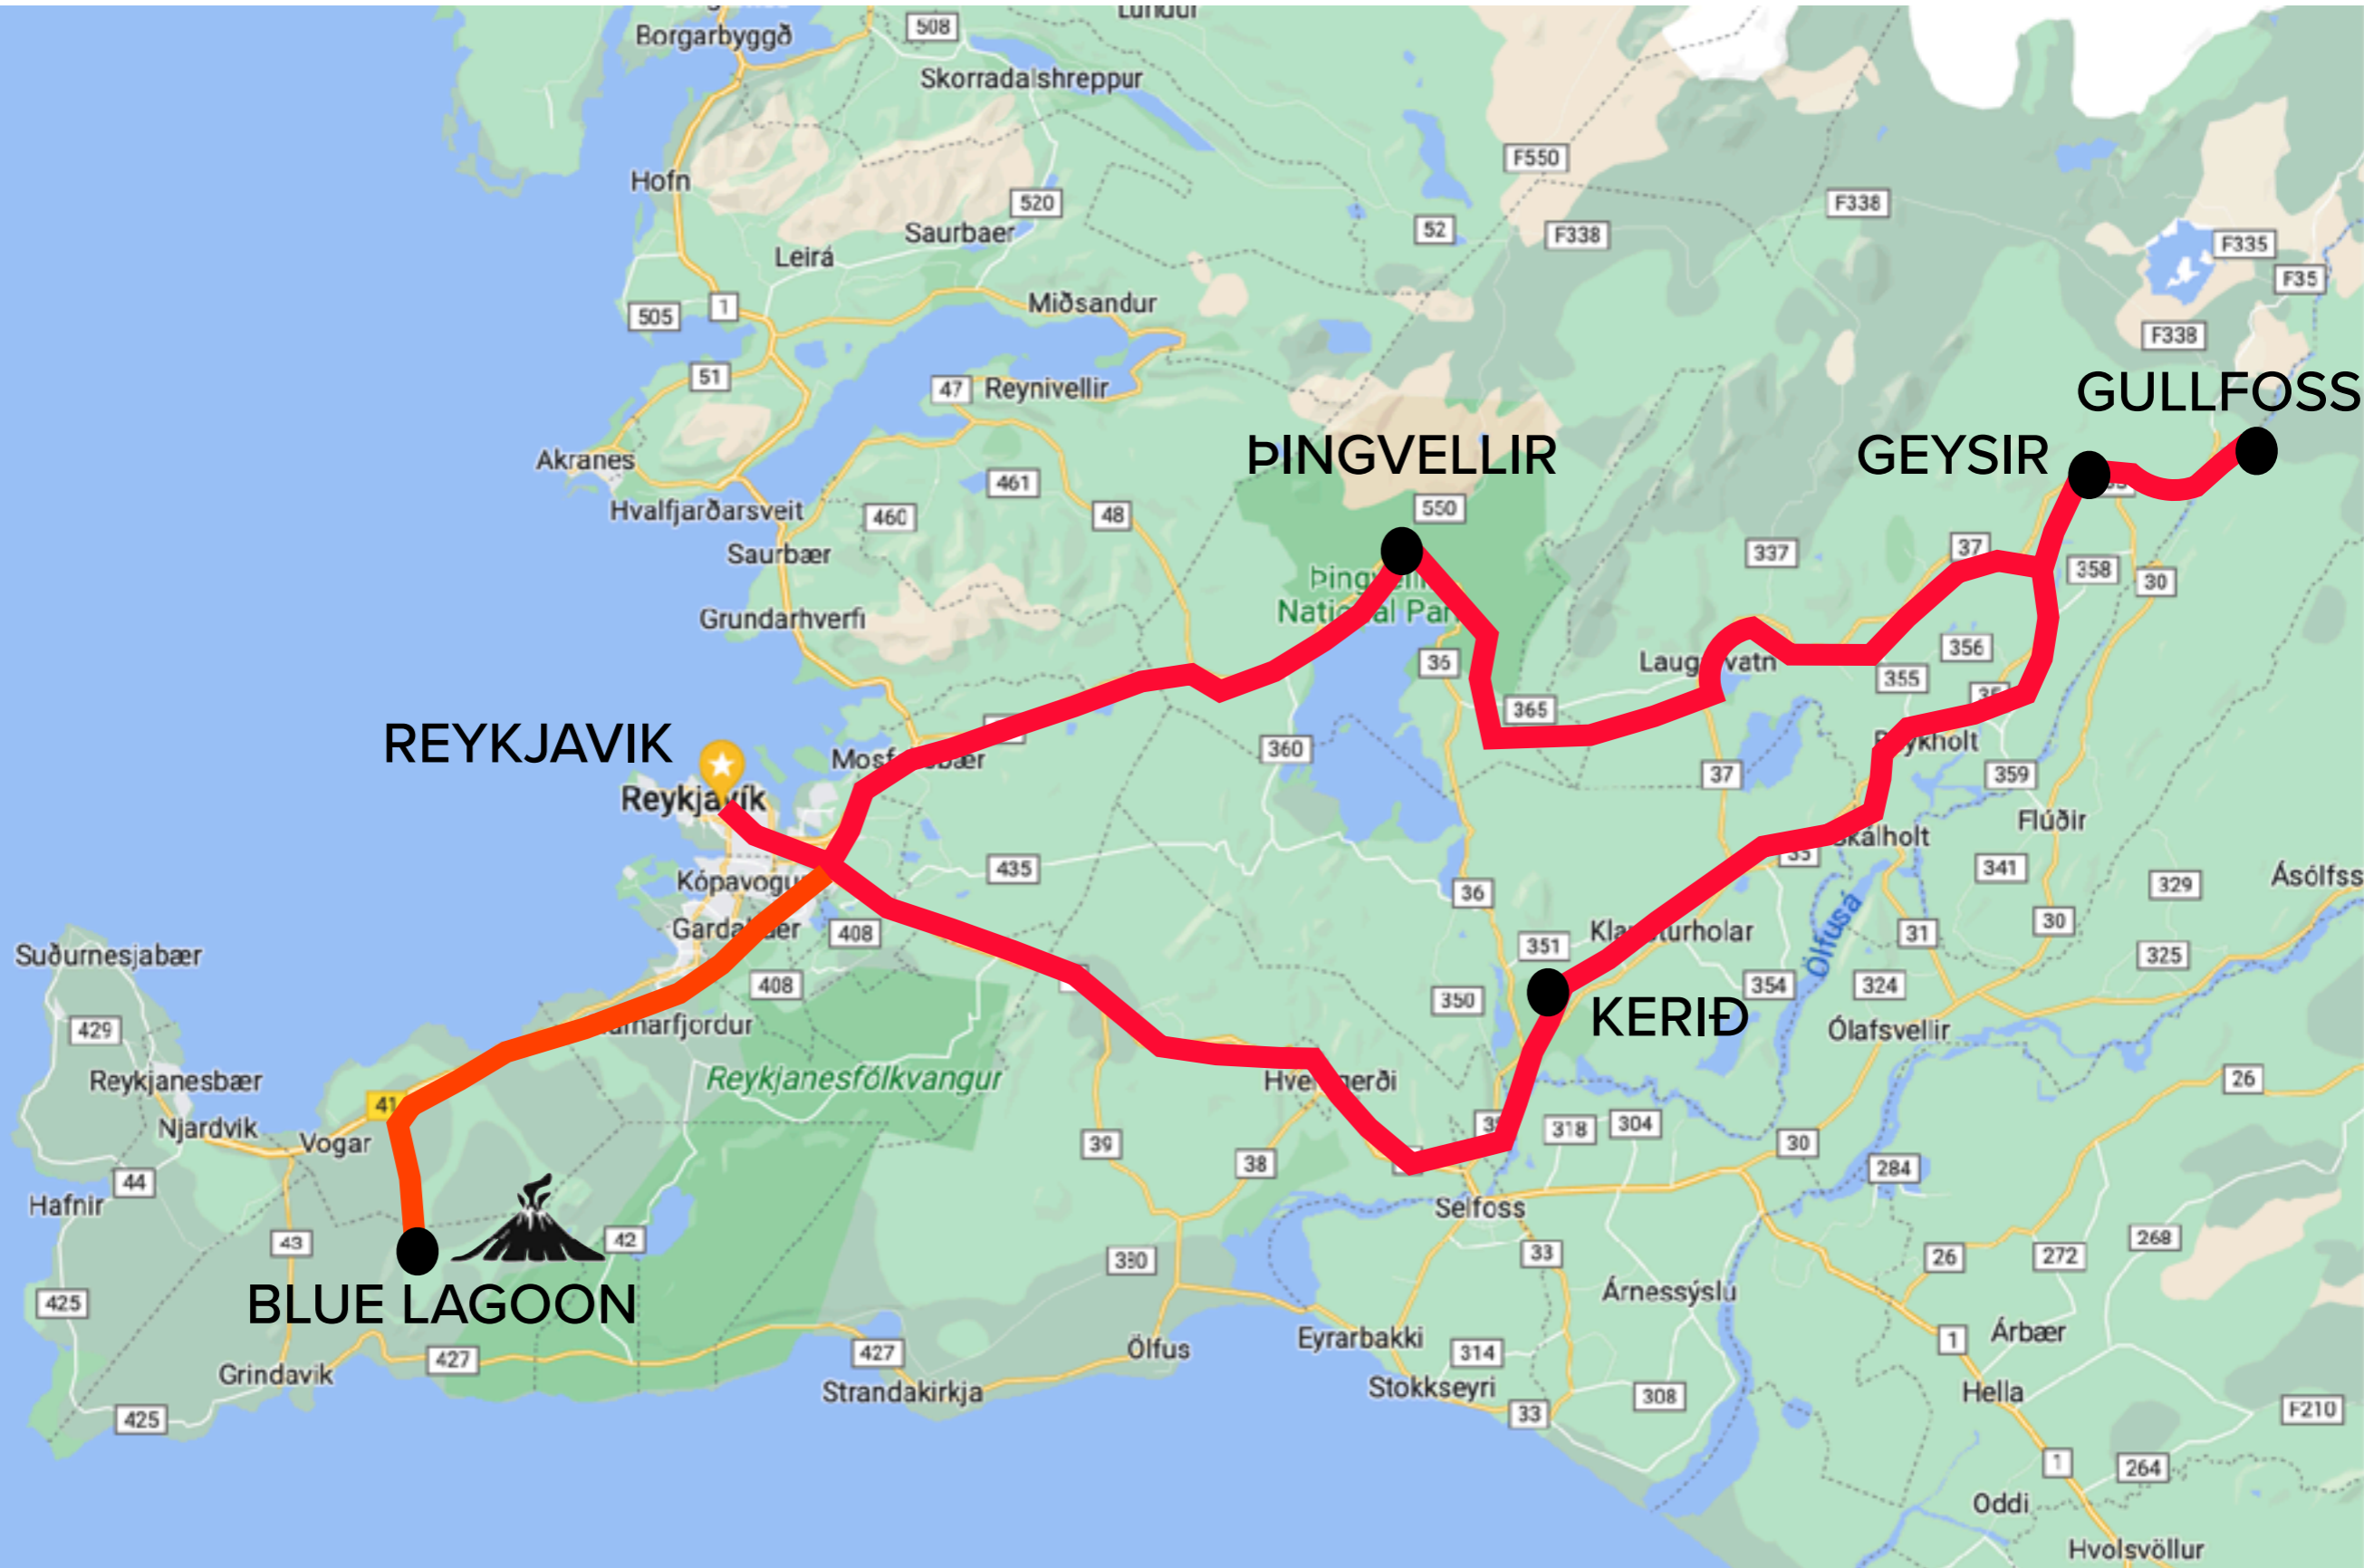

GOLDEN CIRCLE TOUR + BLUE LAGOON

Jón Kári Hilmarsson

GOLDEN CIRCLE

Jón Kári Hilmarsson

GOLDEN CIRCLE + BLUE LAGOON

REYKJAVIK

BLUE LAGOON

PINGVELLIR

- Included Basic entrance:
 - Bracelet with chip for entry
 - Lockers
 - One free drink for adults
 - Use of towels
 - Silica facial mask
 - Shampoo and conditioner

Jón Kári Hilmarsson

THE BLUE LAGOON

- Included Premium:
- Extra free drink for adults
- More facial masks
- Use of a bathrobe